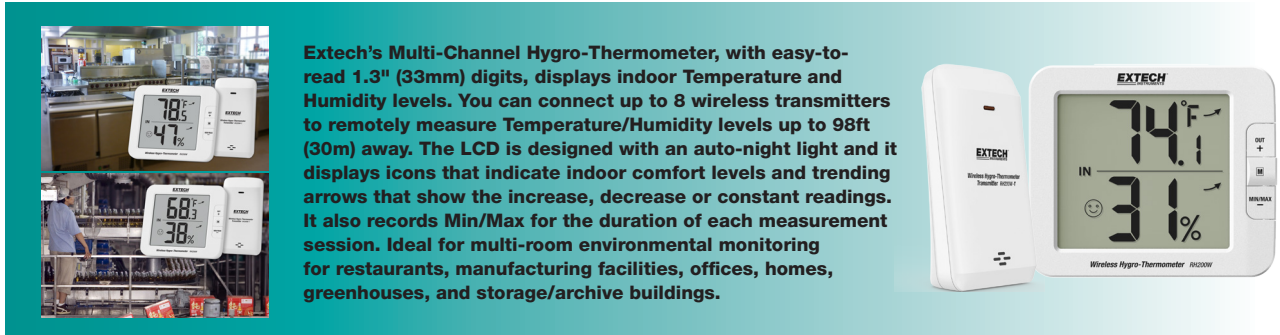

Extech's Multi-Channel Hygro-Thermometer, with easy-to-read 1.3" (33mm) digits, displays indoor Temperature and Humidity levels. You can connect up to 8 wireless transmitters to remotely measure Temperature/Humidity levels up to 98ft (30m) away. The LCD is designed with an auto-night light and it displays icons that indicate indoor comfort levels and trending arrows that show the increase, decrease or constant readings. It also records Min/Max for the duration of each measurement session. Ideal for multi-room environmental monitoring for restaurants, manufacturing facilities, offices, homes, greenhouses, and storage/archive buildings.