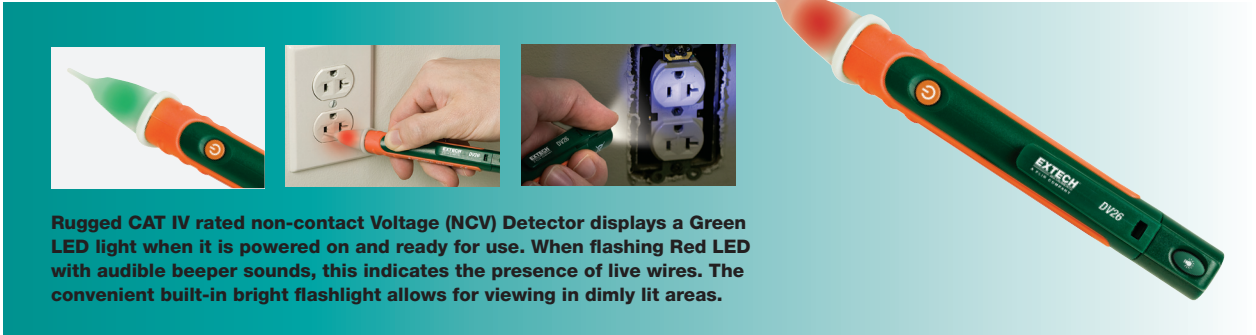

Rugged CAT IV rated non-contact Voltage (NCV) Detector displays a Green LED light when it is powered on and ready for use. When flashing Red LED with audible beeper sounds, this indicates the presence of live wires. The convenient built-in bright flashlight allows for viewing in dimly lit areas.

Features

- Non-contact detection of AC Voltage from 100 to 1000VAC
- For use on 50/60Hz circuits
- CAT IV-600V, CAT III-1000V safety rating
- Rugged double-molded housing
- Green LED indicator lights up when powered on and ready to use
- Tip fits into outlets or against wire insulation testing
- Flashing Red LED indicator light with audible beeper indicates presence of live wires
- Built-in bright flashlight with On/Off button
- Compact size with pocket clip
- 6.25 x 1" (159 x 25mm); 1.5oz (42g)
- Complete with two AAA batteries